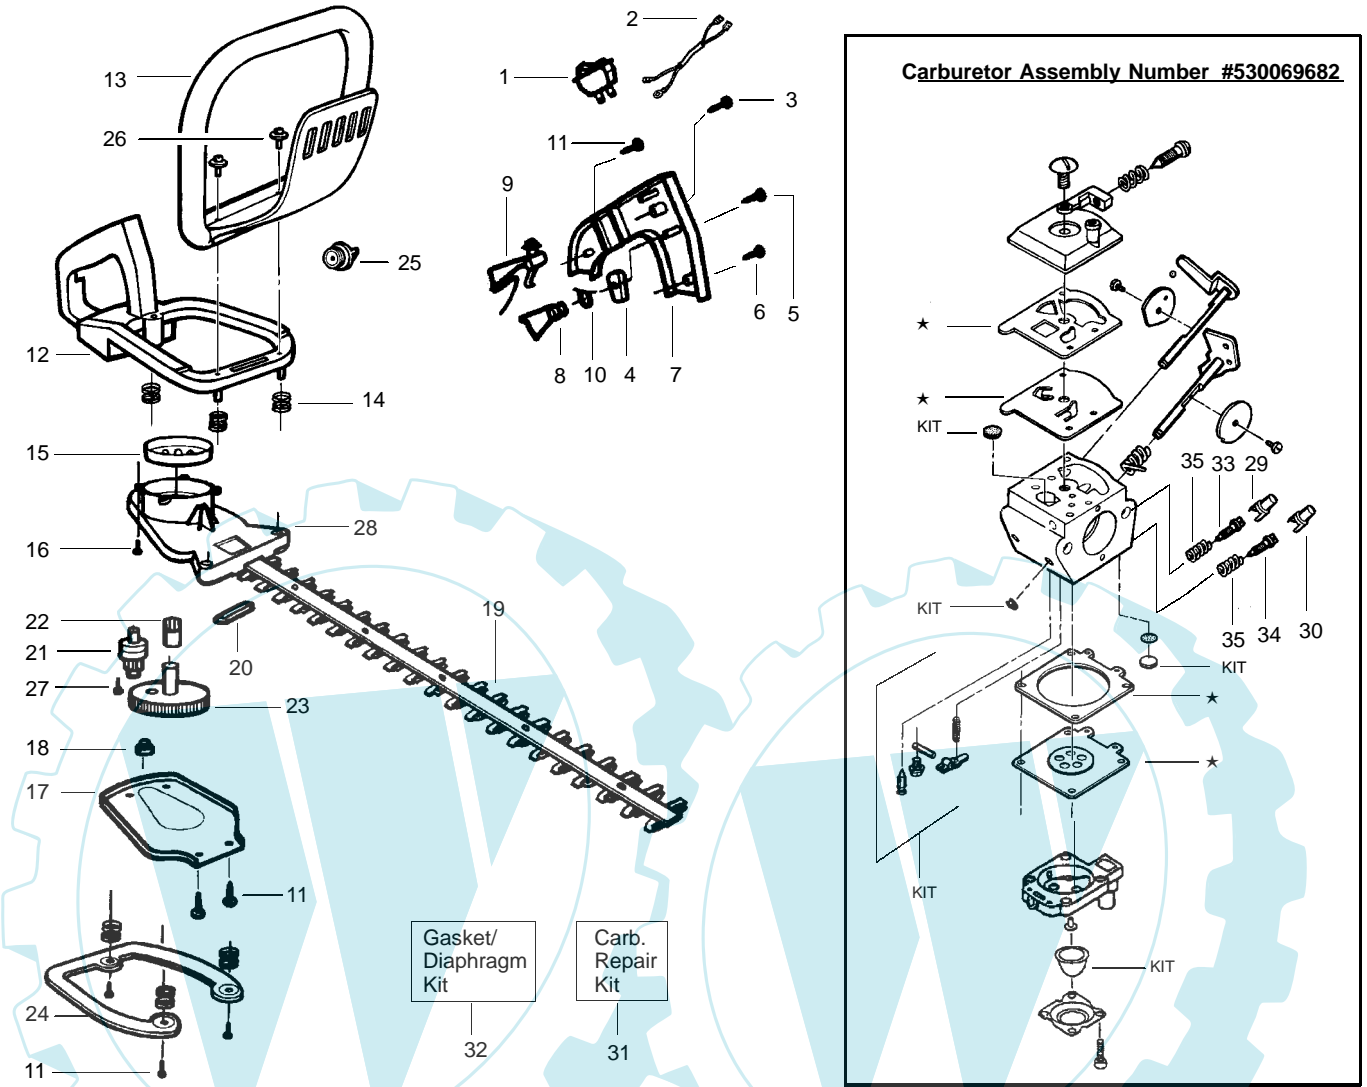

PARTS LIST NO. 530088730		PERFORMANCE POWER PARTS LIST	MODEL(s) HG18
DATE 7/24/02	NEW 530088730-2/1 1/02		Note: Illustration may differ from actual model due to design changes

Ref.	Part No.	Description	Ref.	Part No.	Description
1.	530029954	Ignition Switch	24.	530036046	Isolator Plate
2.	530054133	LeadWire/Switch Ass'y.	25.	530047877	Fuel Cap Ass'y.
3.	530015775	Screw	26.	530015955	Screw
4.	530029958	Trigger Lever	27.	530015805	Screw
5.	530015940	Screw	28.	530014399	Gear Box Ass'y. (Incl. 21, 22 & 27)
6.	530015770	Screw	29.	530049129	Limiter Cap-Lt. Green
7.	530038305	Handle Cover	30.	530049128	Limiter Cap-Dk. Green
8.	530053884	Throttle Trigger	31.	530069867	Carburetor Repair Kit (KIT=Contents)
9.	530053900	Throttle Lockout	32.	530069866	Gasket/Diaphragm Kit (★ = Contents)
10.	530036123	Trigger Spring	33.	530035443	Needle-High
11.	530015934	Screw	34.	530035444	Needle-Low
12.	530047879	Rear Handle/Tank Ass'y.	35.	530035445	Needle Spring
13.	530094992	Front Handle			
14.	530029946	Spring			
15.	530056069	Clutch & Drum Ass'y.			
16.	530015814	Screw			
17.	530029916	Gear Box Plate			
18.	530032121	Bushing Blade			
19.	530403228	Blade Ass'y.			
20.	530029948	Blade Seal			
21.	530036228	Pinion Ass'y.			
22.	530016013	Gear Bearing			
23.	530069355	Drive Gear Kit (Incl. 18)			

✓ = NEW PART NUMBER FOR THIS IPL ★ = REFER TO THE SERVICE REFERENCE INDICATED FOR MORE INFORMATION. (LOCATED AT END OF IPL)